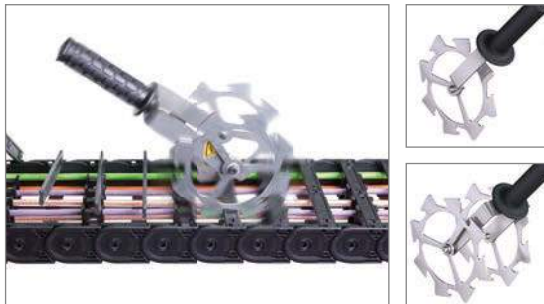

Subject to change.

Assembly wrench RV stay

Suitable for all RV stays
Article no. 16094

Assembly wrench RMF stay

Suitable for all RMF stays
Article no. 16086

Assembly wrench RS stay

Suitable for all RS stays
Article no. 16090

Screwdriver 7 mm

For opening covers and stays
(7 mm slot width)
Article no. 16089

Screwdriver 5 mm

For opening covers and stays
(5 mm slot width)
Artikel-Nr. 16085

Opening tool UNIFLEX Advanced

For types 1455, 1555 and 1665

- Extremely quick and gentle on the material.
- Open 1 m cable carrier in less than 2 seconds.
- Can also be used in the guide channel.
- Even cable carriers equipped with cables can be opened without problems.