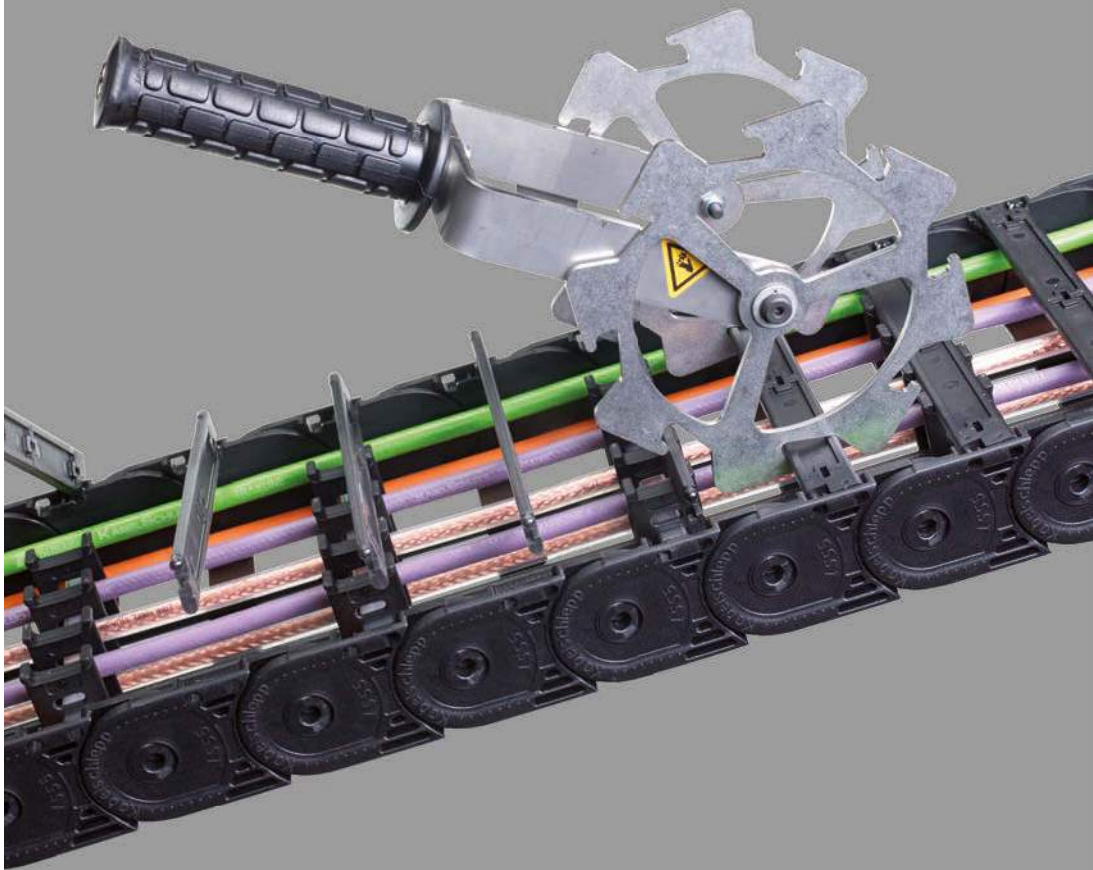

Opening tools

Reduce assembly times
and save costs

Trademarks are legally protected for TSUBAKI KABELSCHLEPP GmbH
as a national or international registration in the following countries:
tsubaki-kabelschlepp.com/trademarks

Subject to change.