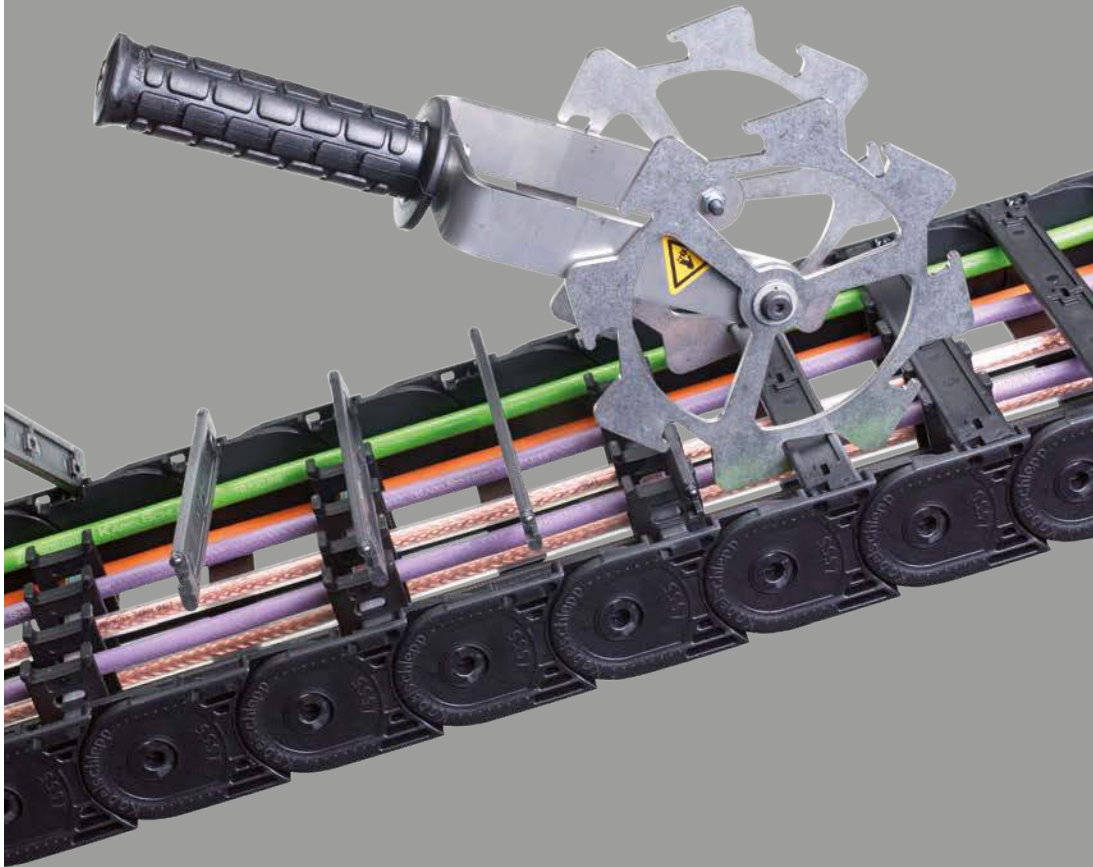

Opening tools

Reduce assembly times
and save costs

Trademarks are legally protected for TSUBAKI KABELSCHLEPP GmbH
as a national or international registration in the following countries:
[tsubaki-kabelschlepp.com/trademarks](https://www.tsubaki-kabelschlepp.com/trademarks)

Subject to change.