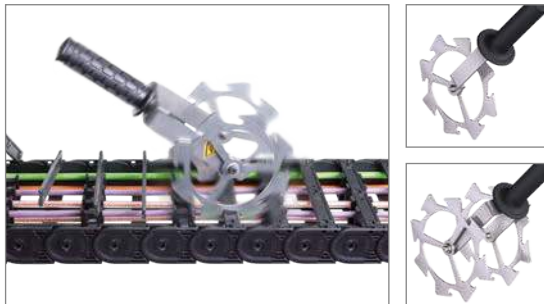

## Screwdriver 5 mm

For opening covers and stays  
(5 mm slot width)  
Artikel-Nr. 16085

## Opening tool UNIFLEX Advanced

For types 1455, 1555 and 1665

- Extremely quick and gentle on the material.
- Open 1 m cable carrier in less than 2 seconds.
- Can also be used in the guide channel.
- Even cable carriers equipped with cables can be opened without problems.